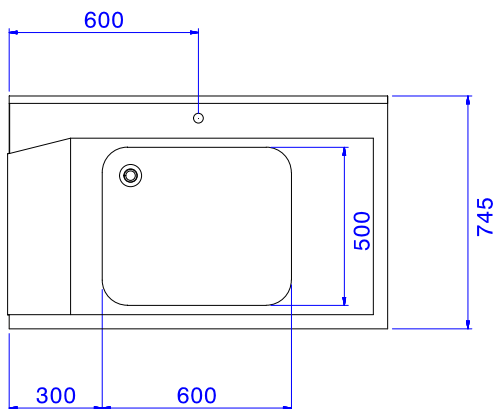

865314 (BHHPT6B12R)

Prewash table with  
600x500mm bowl for Hood  
Type, r>l, 1200mm

**Short Form Specification**

**Item No.** \_\_\_\_\_

For hood type dishwashers. Constructed in 304 AISI stainless steel with backsplash mm250h. N. 2 square 40x40mm tubular legs on height-adjustable feet. Bowl size mm600x500x250h with overflow pipe and drain hole. Basket direction: from right to left.

**Main Features**

- Supplied knocked-down and easy to assemble.
- Plain undershelves and pre-rinse units available as optional accessories.

**Construction**

- Stainless steel feet 50 mm adjustable in height to ensure that tables drain back into the dishwasher.
- Included splashback to prevent water spatter.
- Deep anti-drip profiles completely folded with lower edge for safe and easy cleaning.
- All surfaces smooth with polished finish.
- 40x40 mm square tubular legs in AISI 304 stainless steel.
- 700x500x300mm bowl available upon request.
- Constructed entirely in 304 AISI stainless steel.
- To be secured to the dishwasher and fitted with one pair of legs at the other end.

**Sustainability**

- Designed for 500x500 mm dishwashing racks (it is necessary to connect a rail to the table to avoid baskets from falling).

**Optional Accessories**

- Undershef for Dishwasher table, 1200 mm PNC 865352
- Basket guide for Dishwasher table with bowl 600 mm for Hood Type and Rack Type Dishwasher PNC 865370
- Floor fastening kit for 2 square legs PNC 865386
- Single plastic drain syphon 2 " for Sinks PNC 895313

APPROVAL: \_\_\_\_\_

Experience the Excellence  
www.electroluxprofessional.com

Front

Side

Top

**Key Information:**

<b>External dimensions, Width:</b>	
865314 (BHHPT6B12R)	1200 mm
<b>External dimensions, Depth:</b>	745 mm
<b>External dimensions, Height:</b>	1170 mm
<b>Net weight:</b>	8 kg
<b>Splashback Dimensions, Height:</b>	300 mm
<b>Basin dimensions:</b>	600x500x300h