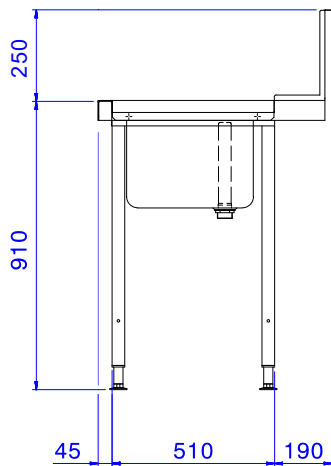

865314 (BHHPT6B12R)

Prewash table with  
600x500mm bowl for Hood  
Type, r>l, 1200mm

**Short Form Specification**

**Item No.** \_\_\_\_\_

For hood type dishwashers. Constructed in 304 AISI stainless steel with backsplash mm250h. N. 2 square 40x40mm tubular legs on height-adjustable feet. Bowl size mm600x500x250h with overflow pipe and drain hole. Basket direction: from right to left.

**Main Features**

- Supplied knocked-down and easy to assemble.
- Plain undershelves and pre-rinse units available as optional accessories.

**Construction**

- Stainless steel feet 50 mm adjustable in height to ensure that tables drain back into the dishwasher.
- Included splashback to prevent water spatter.
- Deep anti-drip profiles completely folded with lower edge for safe and easy cleaning.
- All surfaces smooth with polished finish.
- 40x40 mm square tubular legs in AISI 304 stainless steel.
- 700x500x300mm bowl available upon request.
- Constructed entirely in 304 AISI stainless steel.
- To be secured to the dishwasher and fitted with one pair of legs at the other end.

**Sustainability**

- Designed for 500x500 mm dishwashing racks (it is necessary to connect a rail to the table to avoid baskets from falling).

**Optional Accessories**

- Undershef for Dishwasher table, 1200 mm PNC 865352
- Basket guide for Dishwasher table with bowl 600 mm for Hood Type and Rack Type Dishwasher PNC 865370
- Floor fastening kit for 2 square legs PNC 865386
- Single plastic drain syphon 2 " for Sinks PNC 895313

APPROVAL: \_\_\_\_\_

Experience the Excellence  
www.electroluxprofessional.com

Front

Side

Top

**Key Information:**

<b>External dimensions, Width:</b>	
865314 (BHHPT6B12R)	1200 mm
<b>External dimensions, Depth:</b>	745 mm
<b>External dimensions, Height:</b>	1170 mm
<b>Net weight:</b>	8 kg
<b>Splashback Dimensions, Height:</b>	300 mm
<b>Basin dimensions:</b>	600x500x300h