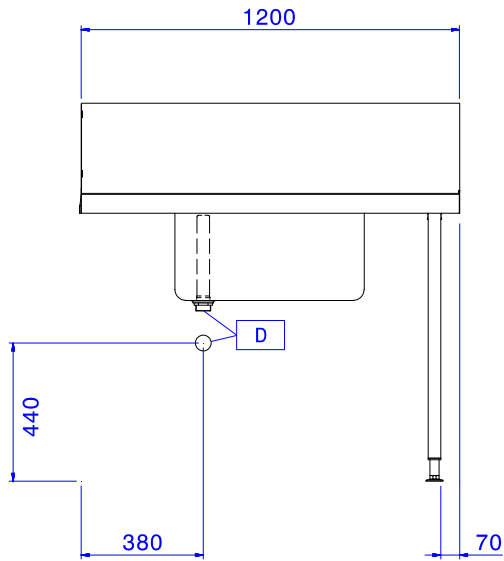

865314 (BHHPT6B12R)

Prewash table with  
600x500mm bowl for Hood  
Type, r>l, 1200mm

**Short Form Specification**

**Item No.** \_\_\_\_\_

For hood type dishwashers. Constructed in 304 AISI stainless steel with backsplash mm250h. N. 2 square 40x40mm tubular legs on height-adjustable feet. Bowl size mm600x500x250h with overflow pipe and drain hole. Basket direction: from right to left.

**Main Features**

- Supplied knocked-down and easy to assemble.
- Plain undershelves and pre-rinse units available as optional accessories.

**Construction**

- Stainless steel feet 50 mm adjustable in height to ensure that tables drain back into the dishwasher.
- Included splashback to prevent water spatter.
- Deep anti-drip profiles completely folded with lower edge for safe and easy cleaning.
- All surfaces smooth with polished finish.
- 40x40 mm square tubular legs in AISI 304 stainless steel.
- 700x500x300mm bowl available upon request.
- Constructed entirely in 304 AISI stainless steel.
- To be secured to the dishwasher and fitted with one pair of legs at the other end.

**Sustainability**

- Designed for 500x500 mm dishwashing racks (it is necessary to connect a rail to the table to avoid baskets from falling).

**Optional Accessories**

- Undershef for Dishwasher table, 1200 mm PNC 865352
- Basket guide for Dishwasher table with bowl 600 mm for Hood Type and Rack Type Dishwasher PNC 865370
- Floor fastening kit for 2 square legs PNC 865386
- Single plastic drain syphon 2 " for Sinks PNC 895313

APPROVAL: \_\_\_\_\_

Experience the Excellence  
www.electroluxprofessional.com

Front

Side

Top

**Key Information:**

<b>External dimensions, Width:</b>	
865314 (BHHPT6B12R)	1200 mm
<b>External dimensions, Depth:</b>	745 mm
<b>External dimensions, Height:</b>	1170 mm
<b>Net weight:</b>	8 kg
<b>Splashback Dimensions, Height:</b>	300 mm
<b>Basin dimensions:</b>	600x500x300h